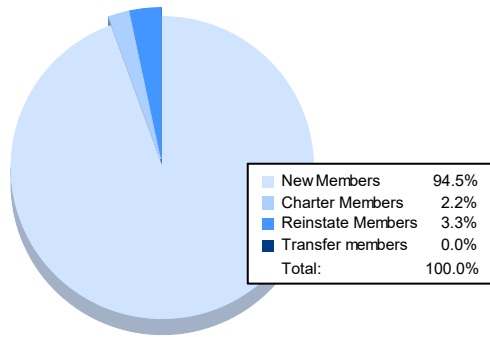

Year	New Clubs	Dropped Clubs	Gain/ Loss Clubs	New Members	Charter Members	Reinstate Members	Transfer Members	Total Member Added	Total Members Dropped	Gain/ Loss Members
2016-2017	0	1	-1	62	3	10	2	77	161	-84
2017-2018	1	0	1	29	32	2	0	63	106	-43
2018-2019	2	2	0	131	52	2	1	186	179	7
2019-2020	1	4	-3	75	24	1	4	104	134	-30
2020-2021	0	0	0	86	2	3	0	91	81	10
<b>Average</b>	<b>1</b>	<b>1</b>	<b>-1</b>	<b>77</b>	<b>23</b>	<b>4</b>	<b>1</b>	<b>104</b>	<b>132</b>	<b>-28</b>

### Membership Composition June 2021 Cumulative